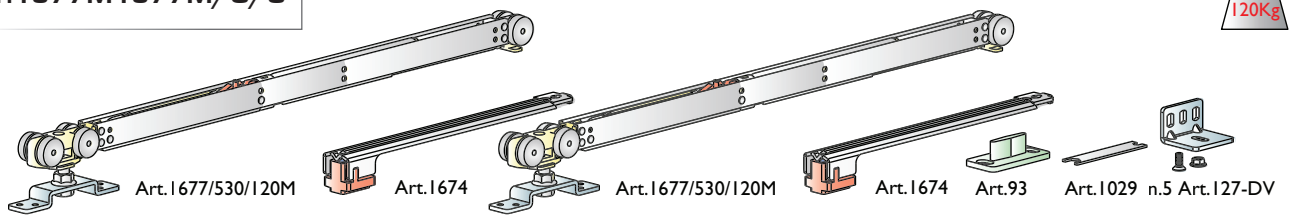

PER PORTE Min 1094mm
 FOR DOORS Min 1094mm

KIT in scatola / KIT in box

ART.1677M1677M/G/S

ART.1677M1677M/G/C

BINARI - TRACKS

BINARIO STANDARD
 STANDARD TRACK

Art.1280

BINARI A RICHIESTA (SPECIFICARE ALL'ORDINE)
 OPTIONAL TRACKS (SPECIFY WHEN ORDERING)