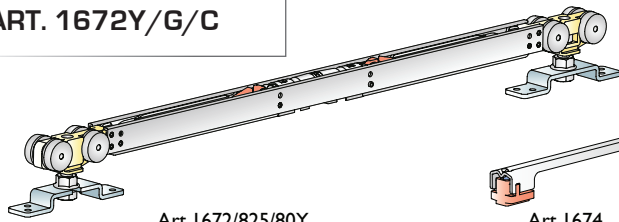

PER PORTE Min 850mm - Max 1100mm
 FOR DOORS Min 850mm - Max 1100mm

KIT in scatola / KIT in box

ART. 1672Y/G/S

Art.1672/825/80Y

Art.1674

Art.1674

Art.45

ART. 1672Y/G/C