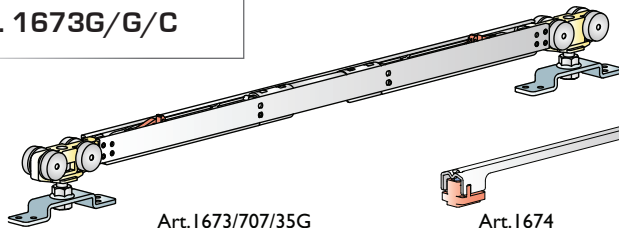

PER PORTE Min 732mm - Max 1000mm
 FOR DOORS Min 732mm - Max 1000mm

KIT in scatola / KIT in box

ART. 1673G/G/S

Art. 1673/707/35G

Art. 1674

Art. 1674

Art. 45

ART. 1673G/G/C