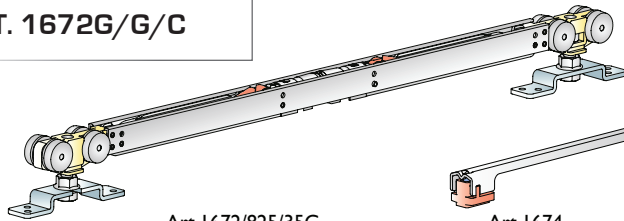

PER PORTE Min 850mm - Max 1100mm
 FOR DOORS Min 850mm - Max 1100mm

KIT in scatola / KIT in box

ART. 1672G/G/S

Art.1672/825/35G

Art.1674

Art.1674

Art.45

ART. 1672G/G/C