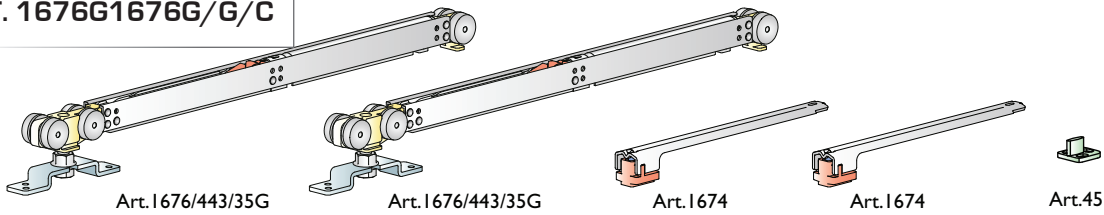

Art.1676/443/35G

Art.1676/443/35G

Art.1674

Art.1674

Art.45

ART. 1676G1676G/G/C

Art.1676/443/35G

Art.1676/443/35G

Art.1674

Art.1674

Art.45

BINARI - TRACKS

BINARIO STANDARD
STANDARD TRACK

BINARI A RICHIESTA (SPECIFICARE ALL'ORDINE)
OPTIONAL TRACKS (SPECIFY WHEN ORDERING)