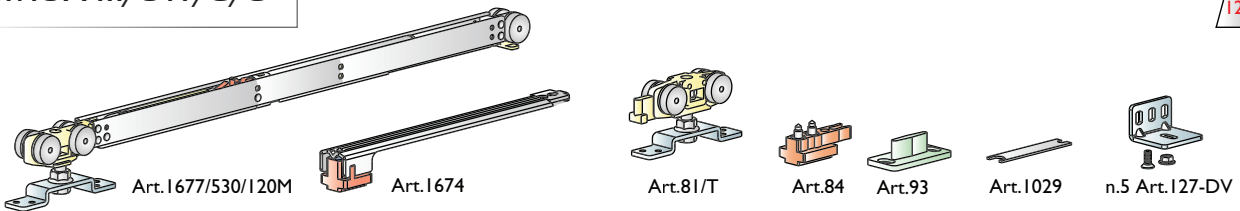

PER PORTE Min 700mm
 FOR DOORS Min 700mm

KIT in scatola / KIT in box

ART.1677M/81T/G/S

ART.1677M/81T/G/C

BINARI - TRACKS

BINARIO STANDARD
 STANDARD TRACK

Art.1280

BINARI A RICHIESTA (SPECIFICARE ALL'ORDINE)
 OPTIONAL TRACKS (SPECIFY WHEN ORDERING)