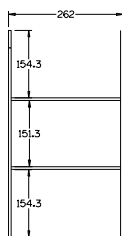

finitura finish	codice code	prezzo price

frassino verniciato rovere Ash wood laquered oak colour	REDKB	

EDKC dimensione • dimensions mm. 262 x 472 h124

Elemento “C” divisorio largo a 3 scomparti
Pull-out “c” separator large in 3 division