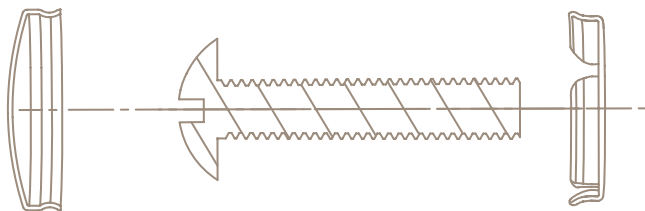

SCREW COVER

SCR001.014

GIUSTI

SCR001.014

-	-	3,5	14

COPRIVITE CON INCISIONE "MADE IN ITALY"
SCREW COVER "MADE IN ITALY" ENGRAVED

INCISIONE PERSONALIZZABILE
CUSTOMIZABLE ENGRAVING

CODICE - FINITURE / CODE - FINISHING

> SCR001.014.0022
NICHEL LUCIDO
POLISHED NICKEL

> SCR001.014.0015
ARGENTO VECCHIO
OLD SILVER

> SCR001.014.0004
BRONZO ANTICO
ANTIQUE BRONZE

> SCR001.014.0006
OTTONATO LUCIDO
POLISHED BRASS