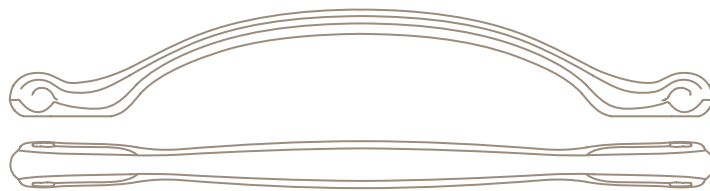

⌀	⌀	↔	↑	↓
160	192	211	32	14

FINITURE / FINISHING

- **00G1 > METALLIC SILVER GRAPHITE**
  METALLIC SILVER GRAPHITE
- **00O2 > CROMO LUCIDO**
  POLISHED CHROME
- **00R3 > ARGENTO NOTTINGHAM**
  NOTTINGHAM SILVER
- **00M5 > ARGENTO VENEZIA**
  VENETIAN SILVER
- **00E8 > ARGENTO VECCHIO BRILLANTE**
  SHINY OLD SILVER

WMN753.00B