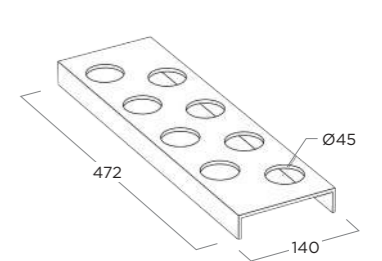

TECHNICAL DETAILS
DISEGNO TECNICO