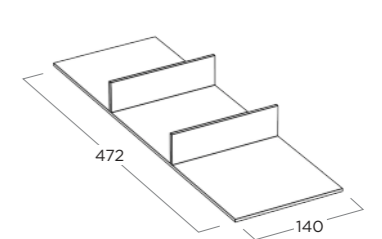

TECHNICAL DETAILS
DISEGNO TECNICO