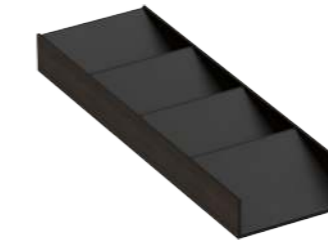

JEWEL HOLDER
PORTA GIOIE

ITEM	MEASURE (mm)
BA556.009.003	150 x 472 x 50
BA555.009.005	150 x 432 x 50