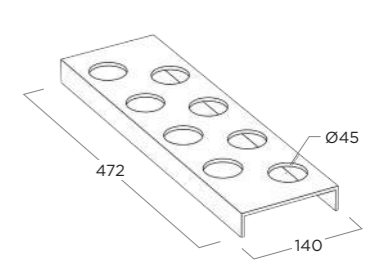

TECHNICAL DETAILS
DISEGNO TECNICO