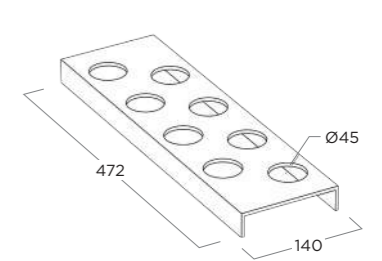

TECHNICAL DETAILS
DISEGNO TECNICO