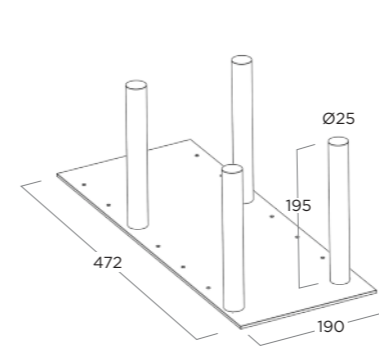

TECHNICAL DETAILS
DISEGNO TECNICO