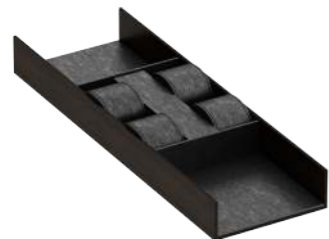

TIMEPIECE HOLDER
PORTA OROLOGI

ITEM	MEASURE (mm)
BA556.004.009	150 x 472 x 50
BA555.004.010	150 x 432 x 50