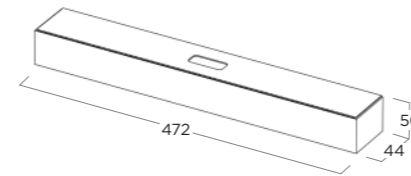

TECHNICAL DETAILS
DISEGNO TECNICO