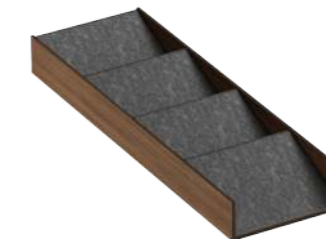

JEWEL HOLDER
PORTA GIOIE

ITEM	MEASURE (mm)
BA556.009.008	150 x 472 x 50
BA555.009.010	150 x 432 x 50