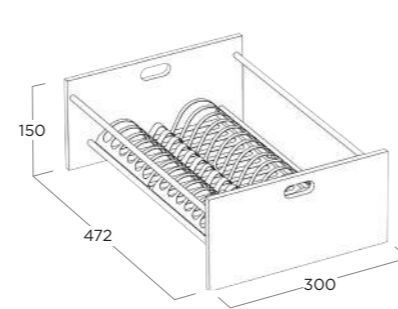

TECHNICAL DETAILS
DISEGNO TECNICO