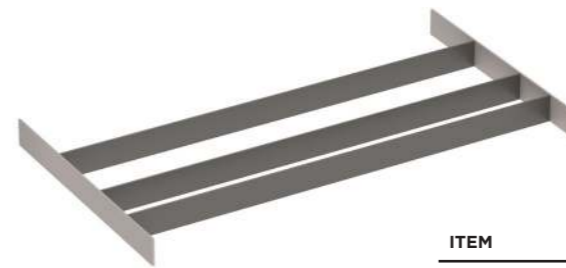

CUTLERY GRID CORDA + SILVER LEAD ALUMINIUM
GRIGLIA CORDA + ALLUMINIO PIOMBO

ITEM	FINISHING	MODULE (mm)	MEASURE (mm)
BN523.001.010	Corda + Silver Lead <i>Corda + Piombo</i>	600	521 x 472 x 50
BN523.001.011	Corda + Silver Lead <i>Corda + Piombo</i>	900	821 x 472 x 50
BN523.001.012	Corda + Silver Lead <i>Corda + Piombo</i>	1200	1121 x 472 x 50