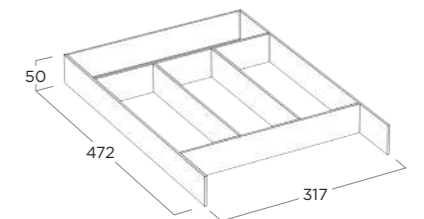

CUTLERY GRID
PORTA POSATE

ITEM	FINISHING
BN521.007.002	Pure White Bianco

UNIVERSAL TRAY
VASCHETTA UNIVERSALE

ITEM	FINISHING
BN520.001.002	Pure White Bianco

TECHNICAL DETAILS
DISEGNO TECNICO

CUTLERY GRID
PORTA POSATE