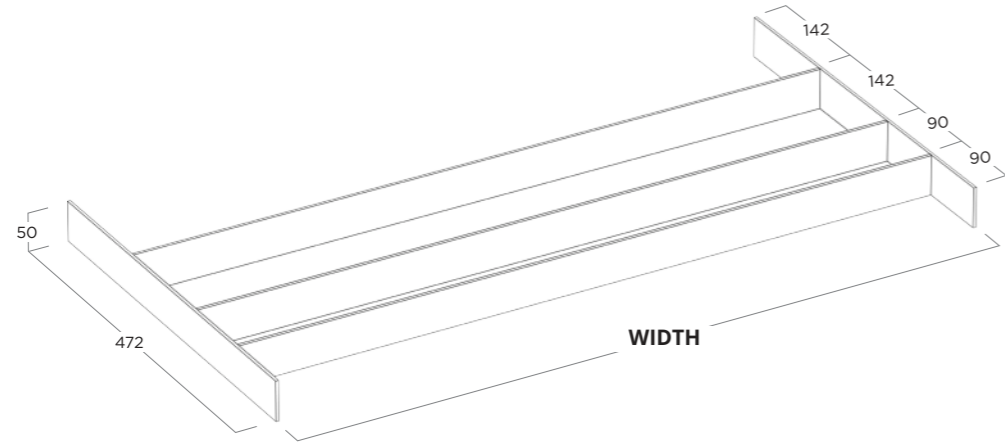

■ CUIBUS CUTLERY GRID
GRIGLIA CUIBUS

MODULE	WIDTH (mm)	DEPTH (mm)	HEIGHT (mm)
Module 600	521	472	50
Module 900	821	472	50
Module 1200	1121	472	50

FINISHINGS
FINITURE