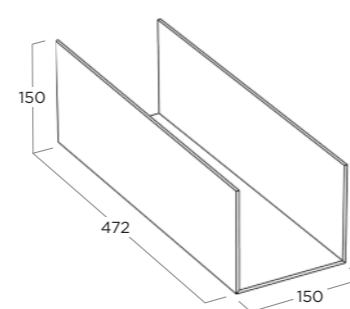

TECHNICAL DETAILS
DISEGNO TECNICO