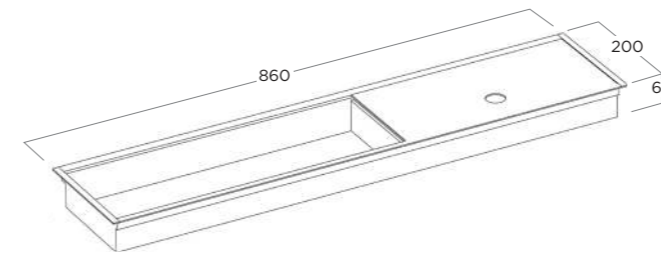

MILLING ON KITCHEN TOP | FRESATA NEL TOP: 843 x 182 mm

HOW TO EQUIP THE OPEN MODULE | COME ACCESSORIARE IL MODULO APERTO
1 OPEN MODULE | 1 MODULO APERTO

Solution 1 (A) + (B)

Solution 2 (C)