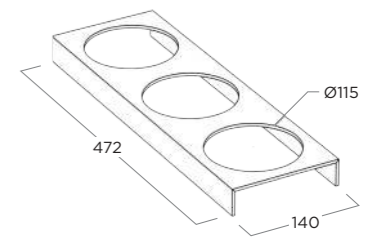

TECHNICAL DETAILS
DISEGNO TECNICO