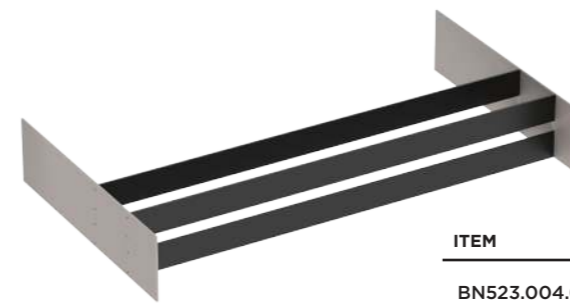

CUTLERY GRID CORDA + SILVER LEAD ALUMINIUM
GRIGLIA CORDA + ALLUMINIO PIOMBO

ITEM	FINISHING	MODULE (mm)	MEASURE (mm)
BN523.004.013	Corda + Silver Lead <i>Corda + Piombo</i>	600	521 x 472 x 120
BN523.004.014	Corda + Silver Lead <i>Corda + Piombo</i>	900	821 x 472 x 120
BN523.004.015	Corda + Silver Lead <i>Corda + Piombo</i>	1200	1121 x 472 x 120