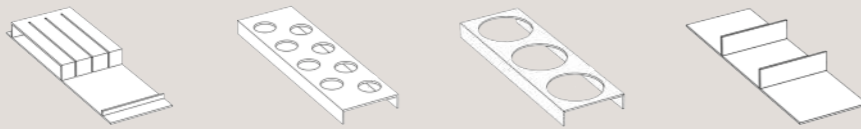

_how to equip the drawer
_come accessoriare il cassetto

RUBBER MAT CUT IN MEASURE
TAPPETINO A MISURA

FINISHING:
Anthracite / Antracite
White / Bianco
Black / Nero

CUTLERY GRID
PORTA POSATE

FINISHING:
Pure White / Bianco
Canaletto Walnut / Noce Canaletto
Spessart Oak / Rovere Spessart

UNIVERSAL TRAY
VASCHETTA UNIVERSALE

FINISHING:
Pure White / Bianco
Canaletto Walnut / Noce Canaletto
Spessart Oak / Rovere Spessart

ACCESSORIES
ACCESSORI