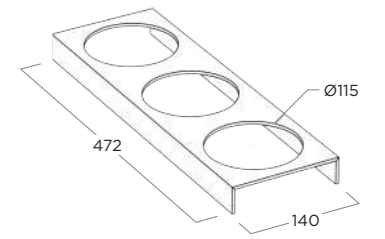

TECHNICAL DETAILS
DISEGNO TECNICO