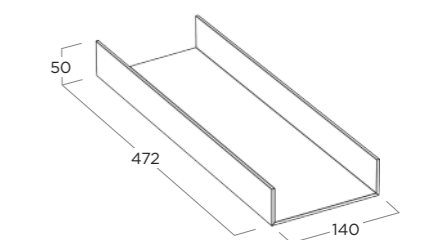

TECHNICAL DETAILS
DISEGNO TECNICO