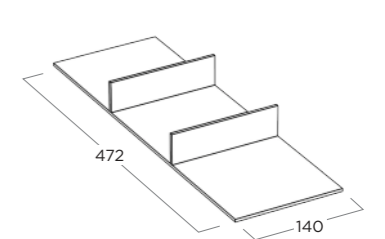

TECHNICAL DETAILS
DISEGNO TECNICO