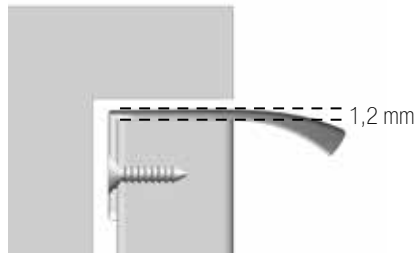

ARCO
431620XXX

Design Adam Laws

- 08 - Bright chrome
- 66 - Inox look
- 87 - Brushed rose gold

Length	Finish		
	08	66	87
200	•		
350	•