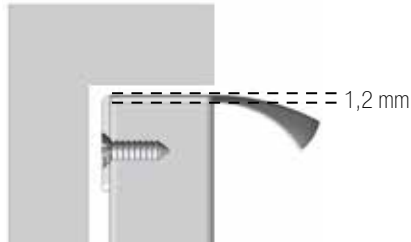

TORRANCE

427120XXX

Length	Finish
	66
395,5	•
495,5	•
595,5	•

Length	Finish
	66
195,5	•
295,5	•
395,5	•
495,5	•
595,5	•
795,5	•
995,5	•
1195,5	•