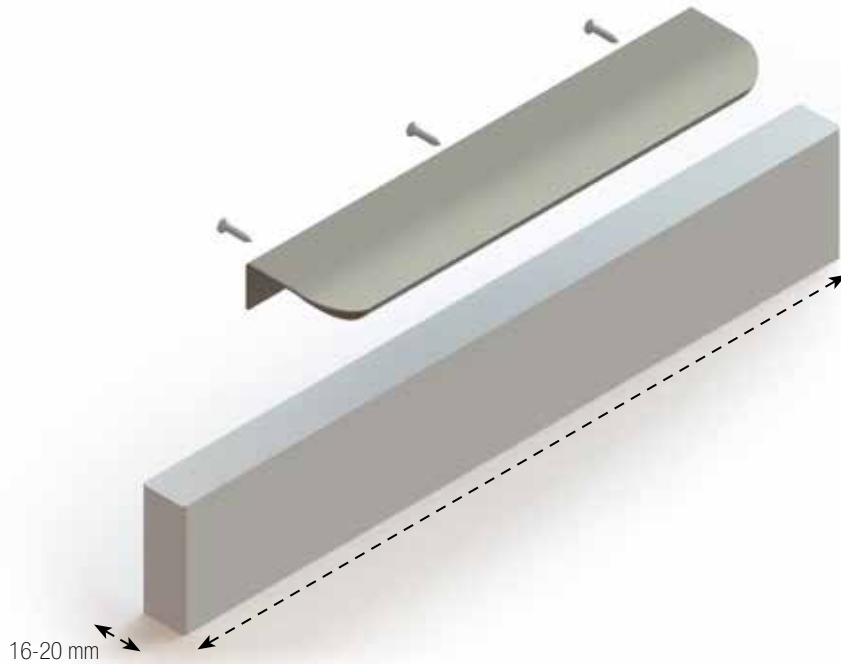

**Design** Adam Laws

- 08 - Bright chrome
- 66 - Inox look
- 87 - Brushed rose gold

Length	Finish		
	08	66	87
200	•		
350	•		

# EDGE ROUND

419920xxx

Design Adam Laws

- 08 - Bright chrome
- 66 - Inox look
- 87 - Brushed rose gold

Length	Finish		
	08	66	87
40	•	•	
200	•	•	
350	•	•	