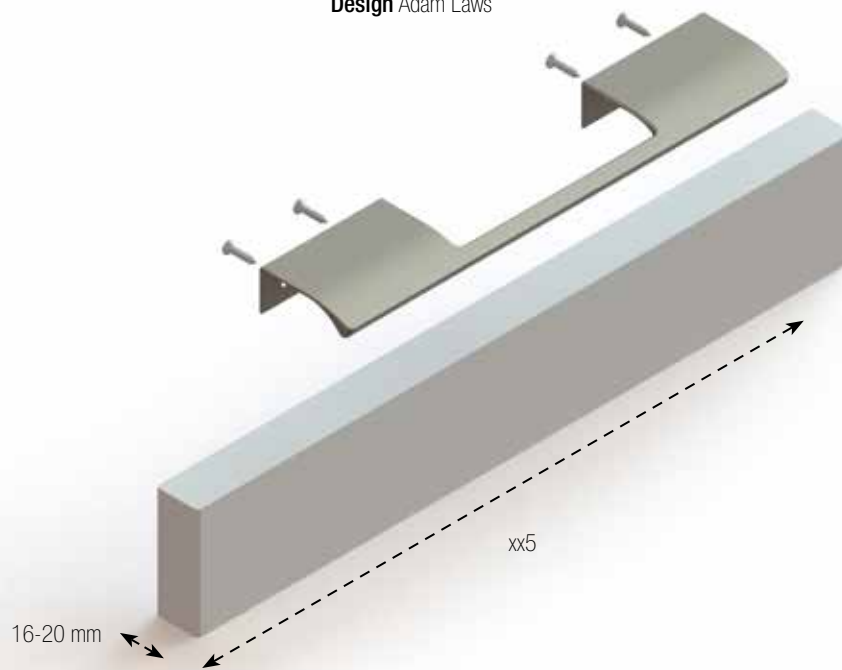

# EDGE ROUND

419920xxx

Design Adam Laws

- 08 - Bright chrome
- 66 - Inox look
- 87 - Brushed rose gold

Length	Finish		
	08	66	87
40	•	•	
200	•	•	
350	•	•	

# EDGE URBAN

419820xxx

Design Adam Laws

08 - Bright chrome

66 - Inox look

87 - Brushed rose gold

Length	Finish		
	08	66	87
200	•		
350		•	

# EDGE STRAIGHT

419720xxx

Design Adam Laws

08 - Bright chrome

66 - Inox look

87 - Brushed rose gold

Length	Finish		
	08	66	87
40	•	•	•
200	•	•	•
350	•	•	•