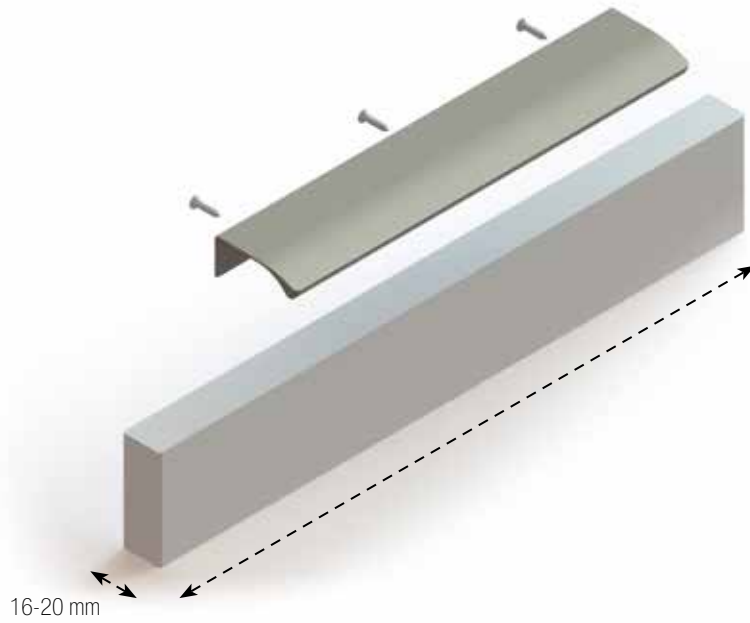

# EDGE URBAN

419820xxx

Design Adam Laws

08 - Bright chrome

66 - Inox look

87 - Brushed rose gold

Length	Finish		
	08	66	87
200	•		
350		•	

# EDGE STRAIGHT

419720xxx

Design Adam Laws

08 - Bright chrome

66 - Inox look

87 - Brushed rose gold

Length	Finish		
	08	66	87
40	•	•	•
200	•	•	•
350	•	•	•