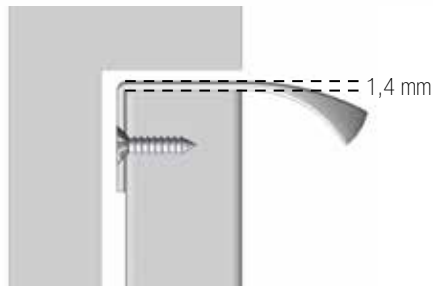

EDGE ROUND

419920xxx

Design Adam Laws

- 08 - Bright chrome
- 66 - Inox look
- 87 - Brushed rose gold

Length	Finish		
	08	66	87
40	•	•	
200	•	•	
350	•	•