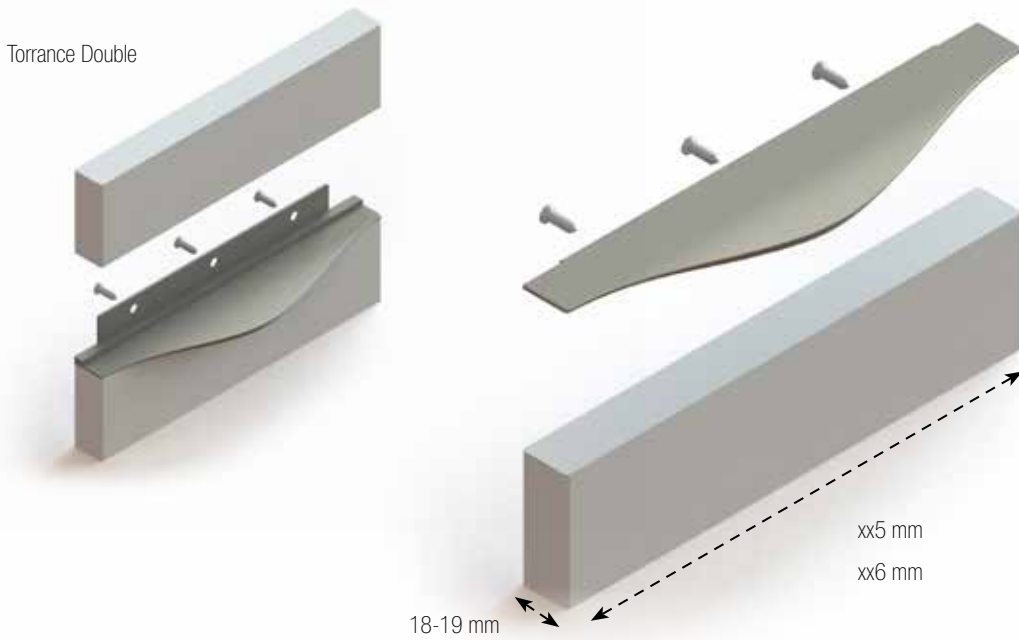

TORRANCE

427120XXX

Design Adam Laws