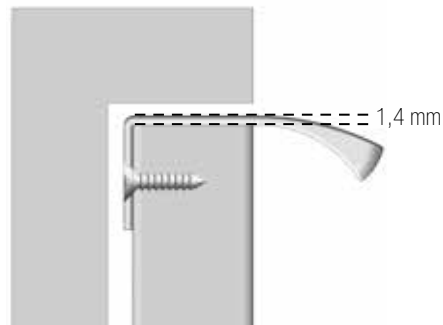

# EDGE ROUND

419920xxx

Design Adam Laws

- 08 - Bright chrome
- 66 - Inox look
- 87 - Brushed rose gold

Length	Finish		
	08	66	87
40	•	•	
200	•	•	
350	•	•	

# EDGE URBAN

419820xxx

Design Adam Laws

08 - Bright chrome

66 - Inox look

87 - Brushed rose gold

Length	Finish		
	08	66	87
200	•		
350		•	