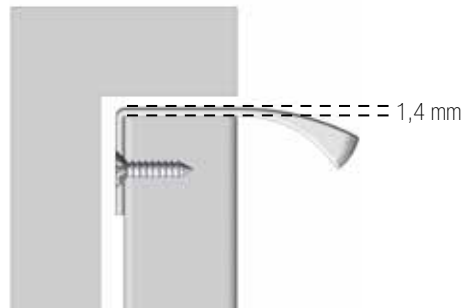

# EDGE ROUND

419920xxx

Design Adam Laws

- 08 - Bright chrome
- 66 - Inox look
- 87 - Brushed rose gold

Length	Finish		
	08	66	87
40	•	•	
200	•	•	
350	•	•	

# EDGE URBAN

419820xxx

Design Adam Laws

08 - Bright chrome

66 - Inox look

87 - Brushed rose gold

Length	Finish		
	08	66	87
200	•		
350		•	

# EDGE STRAIGHT

419720xxx

Design Adam Laws

08 - Bright chrome

66 - Inox look

87 - Brushed rose gold

Length	Finish		
	08	66	87
40	•	•	•
200	•	•	•
350	•	•	•