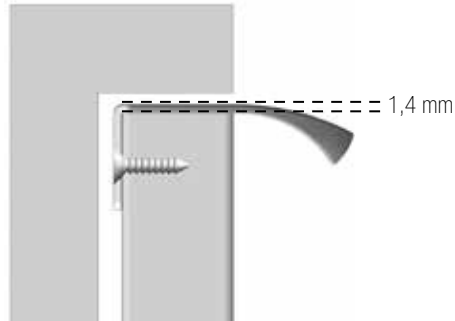

# EDGE URBAN

419820xxx

Design Adam Laws

08 - Bright chrome

66 - Inox look

87 - Brushed rose gold

Length	Finish		
	08	66	87
200	•		
350		•	

# EDGE STRAIGHT

419720xxx

Design Adam Laws

08 - Bright chrome

66 - Inox look

87 - Brushed rose gold

Length	Finish		
	08	66	87
40	•	•	•
200	•	•	•
350	•	•	•

# EDGE BOW

423920xxx

Design Adam Laws

08 - Bright chrome

66 - Inox look

87 - Brushed rose gold

Length	Finish		
	08	66	87
200	•	•	•
350	•	•	•