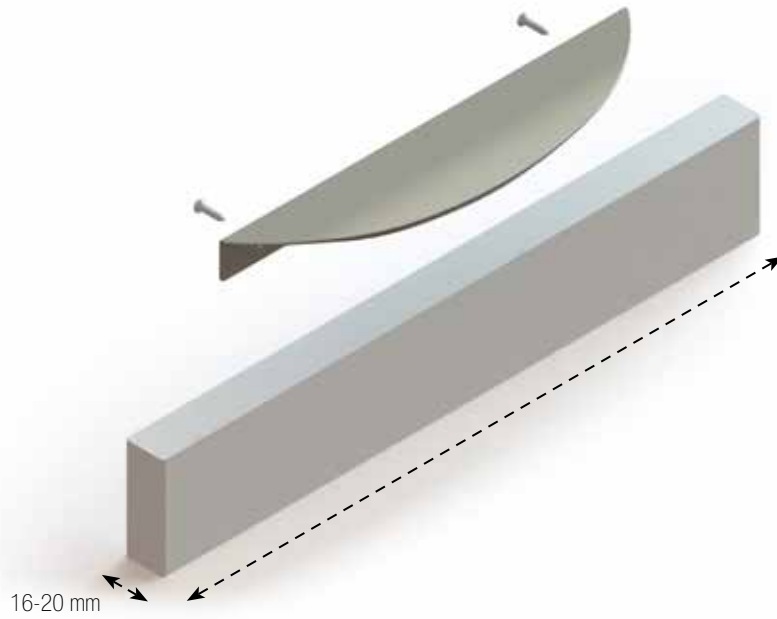

# EDGE URBAN

419820xxx

Design Adam Laws

08 - Bright chrome

66 - Inox look

87 - Brushed rose gold

Length	Finish		
	08	66	87
200	•		
350		•	

# EDGE STRAIGHT

419720xxx

Design Adam Laws

08 - Bright chrome

66 - Inox look

87 - Brushed rose gold

Length	Finish		
	08	66	87
40	•	•	•
200	•	•	•
350	•	•	•

# EDGE BOW

423920xxx

Design Adam Laws

08 - Bright chrome

66 - Inox look

87 - Brushed rose gold

Length	Finish		
	08	66	87
200	•	•	•
350	•	•	•