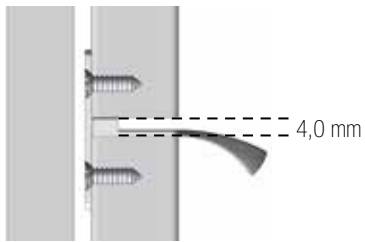

TORRANCE DOUBLE

427220XXX