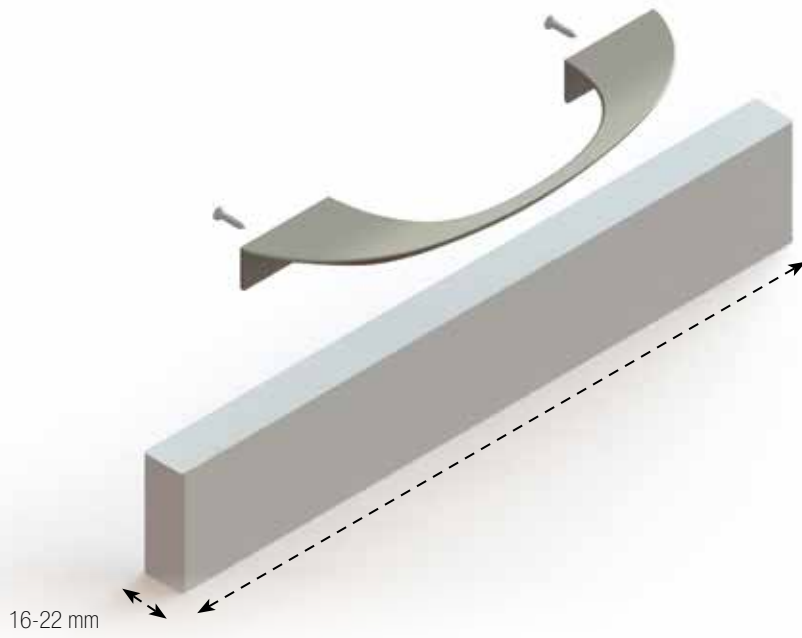

ARCO
431620XXX

Design Adam Laws

- 08 - Bright chrome
- 66 - Inox look
- 87 - Brushed rose gold

Length	Finish		
	08	66	87
200	•		
350	•