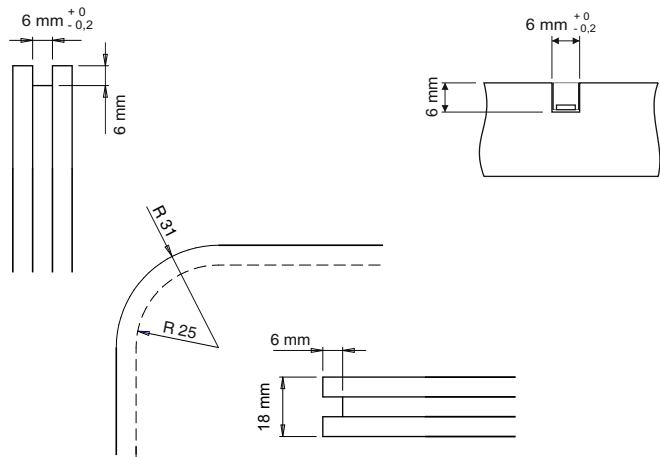

FLEXYLED AT6

FLEXYLED AT6 L. 2000 mm 20W 24VDC
FLEXYLED AT6 L. 3000 mm 30W 24VDC
FLEXYLED AT6 L. 6000 mm 60W 24VDC

FLEXYLED AT6

FLEXYLED AT6

FLEXYLED AT6

FLEXYLED AT6

FLEXYLED AT6