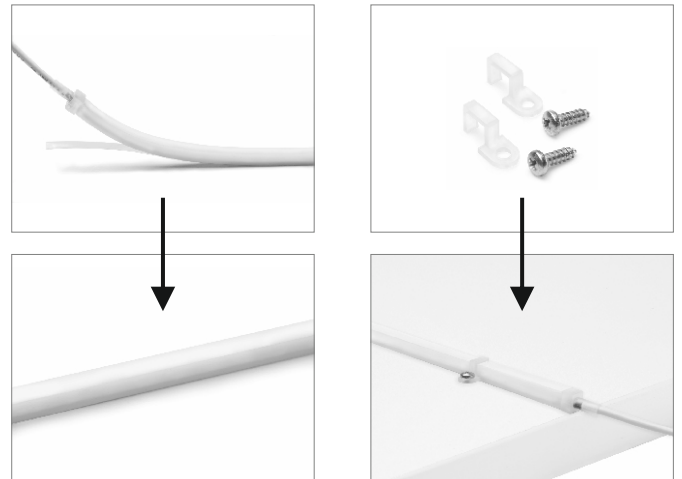

FLEXYLED AT6

FLEXYLED AT6 L. 2000 mm 20W 24VDC
FLEXYLED AT6 L. 3000 mm 30W 24VDC
FLEXYLED AT6 L. 6000 mm 60W 24VDC

FLEXYLED AT6

FLEXYLED AT6

FLEXYLED AT6

FLEXYLED AT6

FLEXYLED AT6