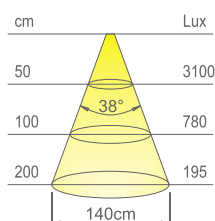

EXO

recessed LED luminaire for false ceilings

Watt	Volt
4,4W	24VDC

* values referred to EXO 3000 K

Colour appearance	warm white
Colour temperature	3000 K
Luminous flux	460 lm
Luminous efficiency	105 lm/W
CRI	Ra 80

EXO

recessed LED luminaire for false ceilings

EXO is an accent luminaire for recessed installation on 65-78 mm hole, with COB light source, focal point with medium beam and luminaire in die-cast aluminium. The standard configuration integrates a fixing system with torsion spring for installation in false ceilings. The 150 mm, 2x0.75mm² power cord, with double insulation, features a rapid connection terminal that allows the parallel wiring of several luminaires. Available in the white painted RAL 9016 finish. Power supply not included, to be ordered separately