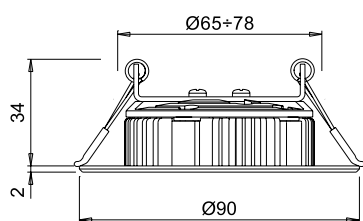

EXO

recessed LED luminaire for false ceilings

Watt	Volt
4,4W	24VDC

* values referred to EXO 3000 K

Colour appearance	warm white
Colour temperature	3000 K
Luminous flux	460 lm
Luminous efficiency	105 lm/W
CRI	Ra 80

EXO

recessed LED luminaire for false ceilings

EXO is an accent luminaire for recessed installation on 65-78 mm hole, with COB light source, focal point with medium beam and luminaire in die-cast aluminium. The standard configuration integrates a fixing system with torsion spring for installation in false ceilings. The 150 mm, 2x0.75mm² power cord, with double insulation, features a rapid connection terminal that allows the parallel wiring of several luminaires. Available in the white painted RAL 9016 finish. Power supply not included, to be ordered separately