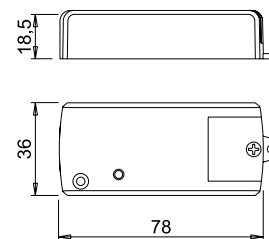

GIRO-230 FE

receiver and remote control

Code	F0266000014
Input	100-240 Vac
Output	100-240 Vac
Power	600 W
Wiring IN	1800mm EU plug
Wiring OUT	1800mm EU socket

230V

GIRO-230 E

receiver module

Code	F0266000013
Input	100-240 Vac
Output	100-240 Vac
Power	600 W
Wiring IN	1800mm EU plug
Wiring OUT	1800mm EU socket

230V

GIRO-230 F

single-channel remote control

Code	F0266000012
-------------	-------------

GIRO-230

remote control system

GIRO-230 is a radio frequency remote control system composed of a single-channel remote control with a signal range of up to 10 metres, a support bracket for attaching it to the wall, and a 230 Vac receiver module. The receiver, wired with a 1800 mm power cable and an EU plug for mains connection, comes with a 500 mm output cable and a two-pole socket. GIRO-230 makes it possible to create lighting systems with one remote control and three receivers (1 master and 2 slaves), or to control one receiver with multiple remote controls (up to 9). The remote control activates the ON and Off functions (no dimmer).