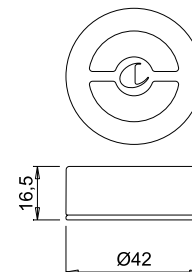

GIRO-230 FE

receiver and remote control

Code	F0266000014
Input	100-240 Vac
Output	100-240 Vac
Power	600 W
Wiring IN	1800mm EU plug
Wiring OUT	1800mm EU socket

230V

GIRO-230 E

receiver module

Code	F0266000013
Input	100-240 Vac
Output	100-240 Vac
Power	600 W
Wiring IN	1800mm EU plug
Wiring OUT	1800mm EU socket

230V

GIRO-230 F

single-channel remote control

Code	F0266000012
-------------	-------------

GIRO-230

remote control system

GIRO-230 is a radio frequency remote control system composed of a single-channel remote control with a signal range of up to 10 metres, a support bracket for attaching it to the wall, and a 230 Vac receiver module. The receiver, wired with a 1800 mm power cable and an EU plug for mains connection, comes with a 500 mm output cable and a two-pole socket. GIRO-230 makes it possible to create lighting systems with one remote control and three receivers (1 master and 2 slaves), or to control one receiver with multiple remote controls (up to 9). The remote control activates the ON and Off functions (no dimmer).