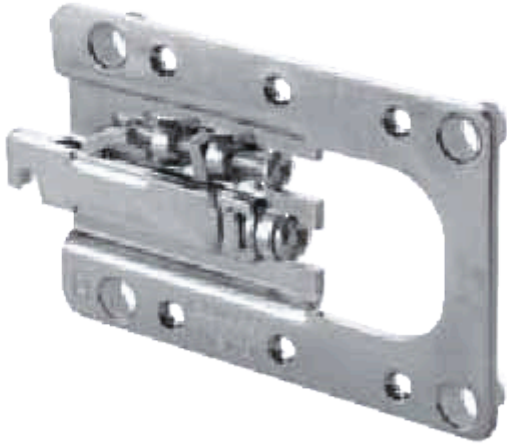

7

8

9

WARNING

807 XL Z1 VR

DX
SX

New

			554-555 www.camar.it/warning
---	--	---	---

18mm 	20mm 		3D 	Fe 
---	--	---	---	---

 50	 1800	 200
--	--	---

9		807 00 AL MA 00  480
---	---	---

9		897 AS Z1 XL 12  525
		897 AS Z1 XL 24  525
		897 AS Z1 XL 90  526
		897  XL     529

9		807 XL  RV 00  481
---	---	--