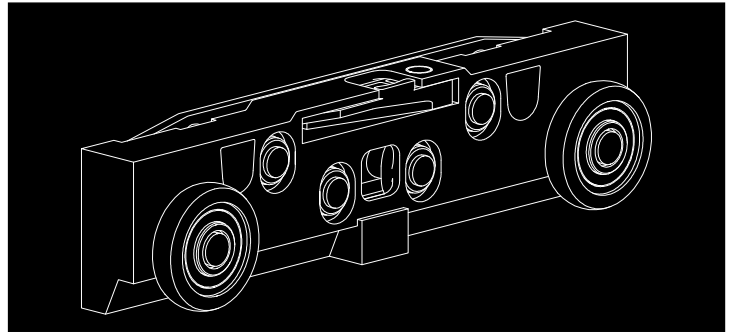

## Magic

The new invisible wood sliding system outside wall, which completely hides the sliding track with the door either open or closed. A patented product that guarantees functionality and aesthetical renovation.

 min 800 mm

 80 kg

 10 mm

 Fermi ammortizzati

 Fermi idraulici

## Magic

With high aesthetical value, easy to fix, quality of each single detail, all these features give to this mechanism the possibility to be a market winner. The high performance sliding system with breaking dampers that allow a soft opening and closing, the completely invisible mechanism give all the system a linear and essential aspect.