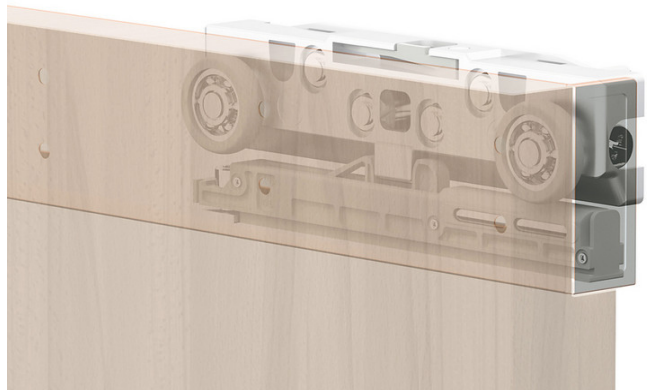

## Magic

The new invisible wood sliding system outside wall, which completely hides the sliding track with the door either open or closed. A patented product that guarantees functionality and aesthetical renovation.

 min 800 mm

 80 kg

 10 mm

 Fermi ammortizzati

 Fermi idraulici

## Magic

With high aesthetical value, easy to fix, quality of each single detail, all these features give to this mechanism the possibility to be a market winner. The high performance sliding system with breaking dampers that allow a soft opening and closing, the completely invisible mechanism give all the system a linear and essential aspect.