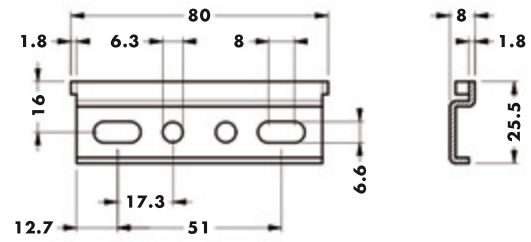

892 AC Z2 80 26

Icons: Worker, Warning, Fall, and Document. www.camar.it/warning

Fe

100 12000 500

893 AS Z1 80 10

Icons: Worker, Warning, Fall, and Document. www.camar.it/warning

10 Fe

200 7200 400