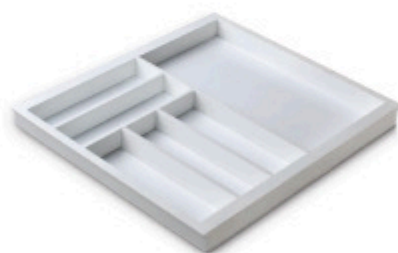

Colori/Colours/Couleurs:
Bianco/White/Blanc
Grigio orione/Orion grey/Gris orion

Nava - Casiraghi Design

base 750 mm

1125

base 600 mm

1120

base 450 mm

1115

* Dimensioni per cassetti Blum Legrabox®. (Disponibili anche misure per cassetti Blum Tandembox® e Grass NovaPro®)
Dimensions for Blum Legrabox drawers®. (Also available sizes for Blum Tandembox® and Grass NovaPro® drawers)
Dimensions pour tiroirs Blum Legrabox®. (Aussi disponible pour tiroirs Blum Tandembox® et Grass NovaPro®)

accessori/accessories/accessoires

Colori/Colours/Couleurs:
Bianco/White/Blanc
Grigio orione/Orion grey/Gris orion

1151

Inserto divisorio in legno a 3 vani. Adatto ad art. **1140, 1130**
3 compartments wood divider. Suitable for item: **1140, 1130**
Separateur en bois à 3 sections. Indiqué pour les réf. **1140, 1130**

1153

Coppia di taglieri in legno. Adatto ad art. **1140, 1130**
Pair of wooden chopping boards. Suitable for item: **1140, 1130**
Paire de planches à découper en bois. Indiqué pour les réf. **1140, 1130**

Colori/Colours/Couleurs:
Bianco/White/Blanc
Grigio orione/Orion grey/Gris orion
Faggio/Beech wood/Bois d'hêtre

1152

Portacoltelli legno.
Adatto ad art. **1140, 1130, 1125, 1120**
Wooden knife holder.
Suitable for item: **1140, 1130, 1125, 1120**
Range-couteaux bois.
Indiqué pour les réf. **1140, 1130, 1125, 1120**

1157

Porta pellicole in acciaio inox.
Adatto ad art. **1140, 1130, 1125, 1120**
Stainless steel film dispenser.
Suitable for item: **1140, 1130, 1125, 1120**
Porte-rouleaux de films en acier inox.
Indiqué pour les réf. **1140, 1130, 1125, 1120**

1158